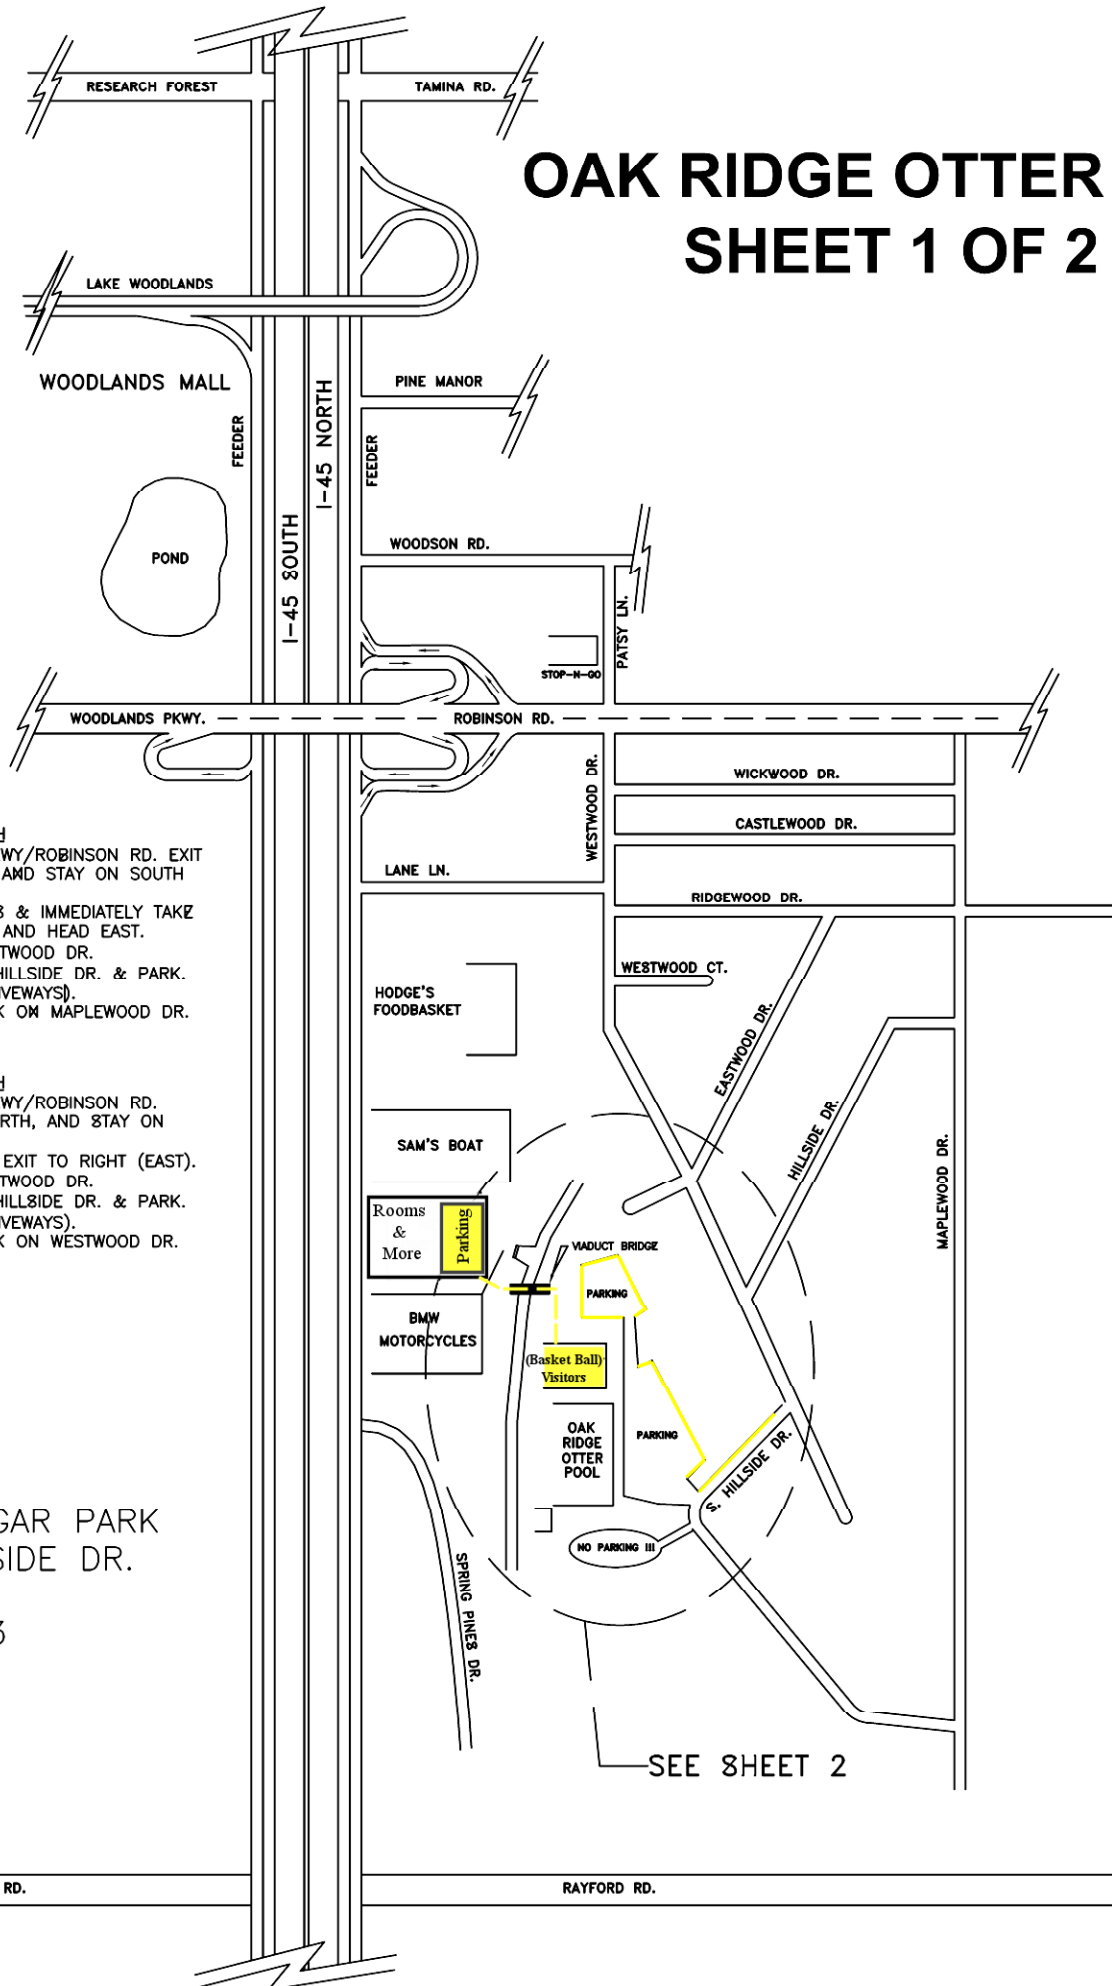

OAK RIDGE OTTER MAP SHEET 1 OF 2

DIRECTIONS FROM NORTH

- 1) TAKE WOODLANDS PKWY/ROBINSON RD. EXIT FROM I-45 SOUTH, AND STAY ON SOUTH FEEDER.
- 2) GO UNDER OVERPASS & IMMEDIATELY TAKE ROBINSON RD. EXIT AND HEAD EAST.
- 3) TURN RIGHT ON WESTWOOD DR.
- 4) TURN RIGHT ON S. HILLSIDE DR. & PARK. (DO NOT BLOCK DRIVEWAYS). ALTERNATIVELY, PARK ON MAPLEWOOD DR.

DIRECTIONS FROM SOUTH

- 1) TAKE WOODLANDS PKWY/ROBINSON RD. EXIT FROM I-45 NORTH, AND STAY ON NORTH FEEDER.
- 2) TAKE ROBINSON RD. EXIT TO RIGHT (EAST).
- 3) TURN RIGHT ON WESTWOOD DR.
- 4) TURN RIGHT ON S. HILLSIDE DR. & PARK. (DO NOT BLOCK DRIVEWAYS). ALTERNATIVELY, PARK ON WESTWOOD DR.

MARILYN EDGAR PARK
26831 HILLSIDE DR.
SPRING, TX
77386-1193

SEE SHEET 2

OAK RIDGE OTTER MAP SHEET 2 OF 2